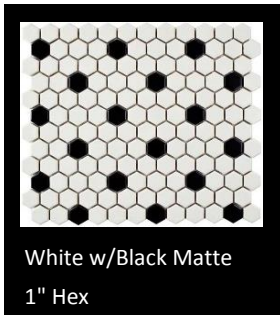

AMERICAN TRADITIONS

Black and White Porcelain & Ceramic Tiles

Porcelain Tiles

American Traditions Classic Black and White Porcelain Tiles are available in both Glossy and Matte Finishes. Be Bold and Choose A Traditional 12" X 12" Pattern Mixed with Hex Mosaics. For a look that conveys a sense of elegance and sophistication, American Traditions is a great choice.

Available Tile Sizes:

6" x 24" (11.198 sq.ft/box - 12 pieces)

12" x 12" (11.313 sq.ft/box - 12 pieces)

Mosaics:

1" Hex Mosaic (.85 sq.ft/sheet)

2" Hex Mosaic (.821 sq.ft/sheet)

1" Black & White Hex Mosaic (.85 sq.ft/sheet)

Basketweave Mosaic (.98 sq.ft/sheet)

White Matte 1" Hex

White Matte 2" Hex

White Glossy 1" Hex

White Glossy 2" Hex

White w/Black Matte
1" Hex

Black Matte 1" Hex

Black Matte 1" Hex

White Matte Basketweave

12" x 12"
Black Matte & Glossy

12" x 24"
Black Matte & Glossy

12" x 12"
White Matte & Glossy

12" x 24"
White Matte & Glossy

Ceramic Tiles

Available Tile Sizes:

- 3" x 6" (10.76 sq.ft/box - 88 pieces)
- 3" x 6" Beveled (8.61 sq.ft/box - 72 pieces)
- 2" x 8.5" (10.76 sq.ft/box - 88 pieces)
- 4" x 8.5" (10.76 sq.ft/box - 44 pieces)